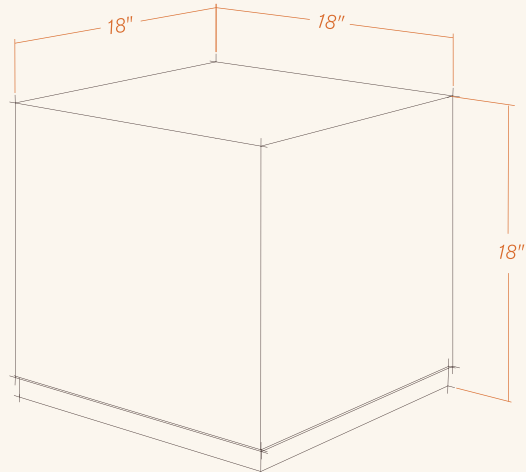

AVAILABLE COLORS: VANILLA, EARL GRAY I, EARL GRAY III
CONTACT FOR CUSTOM COLORS